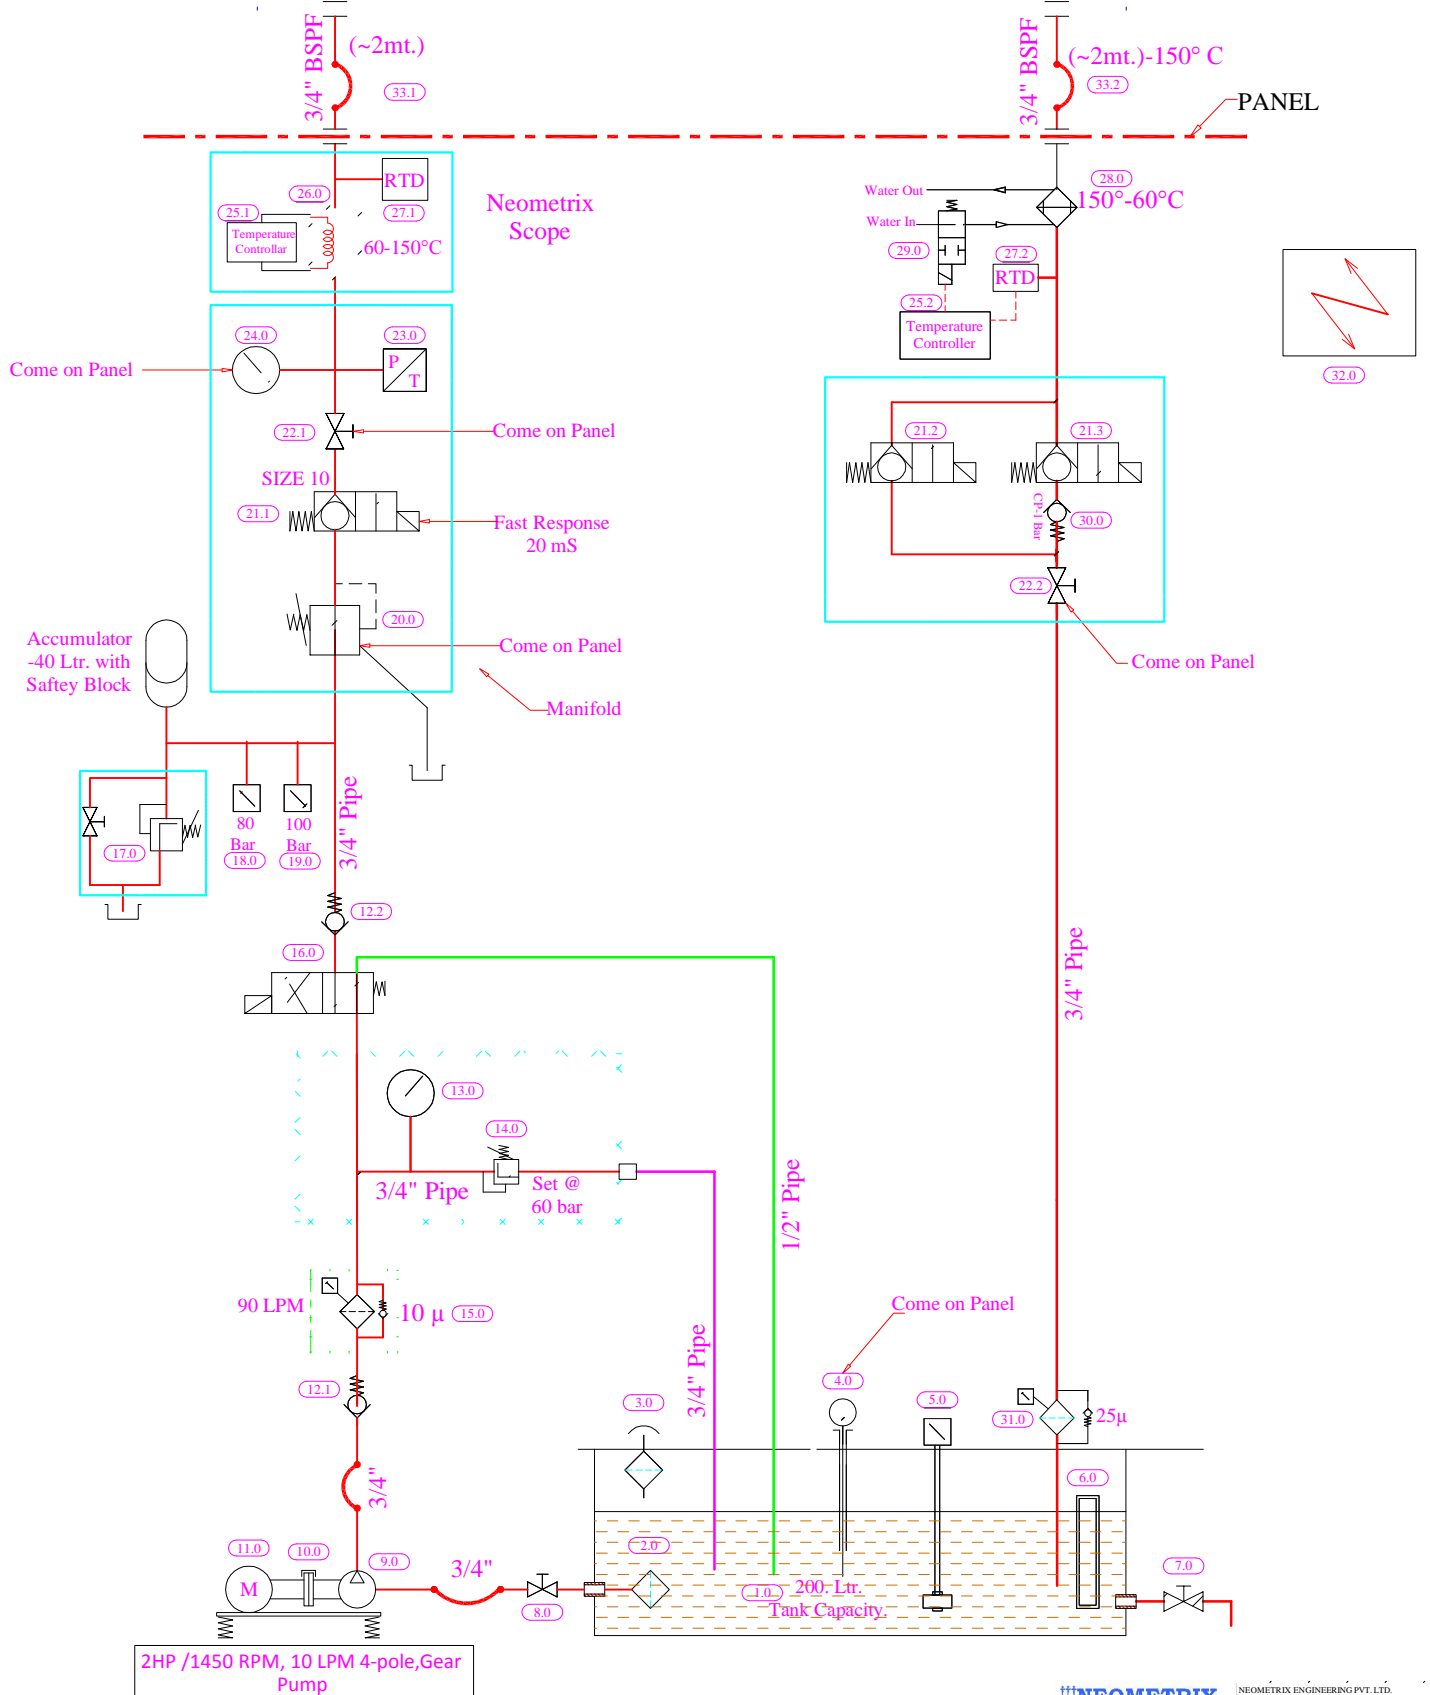

COLOR	SIZE
Blue	1/4"
Green	1/2"
Red	3/4"
Purple	1"

UUT TEST

1. **Note:-**
2. Components Comes on Panel : 4.20,22.1,22.2,24 etc.
   - Constraint : Height Max. 630 mm.
   - Complete System Shall be on a LM Guide.

NEOMETRIX
www.neometrix.in

- MAIN TITLE PRESSURE CYCLING SYSTEM		WEIGHT:-	
- ASSEMBLY CIRCUIT DIAGRAM			
CODE A0923			
- DESIGNED BY VS - 09/12/10	SCALE	NOT TO SCALE	
- DRAWN BY PK - 09/12/10	PROJECTION		
- CHECKED BY DG - 09/12/10	SHEET NO.	REV. 03	
- APPROVED BY SPS - 09/12/10	DWG. NO. :	T-PED-HDWG-A0923